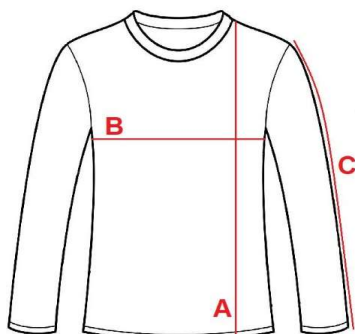

MT02

Men's t-shirt long sleeve

cm	M	L	XL	XXL	3XL
A	70	74	77	79	80
B	53	55	58	62	66
C	60	61	63	64,5	66

Orientation sizes of the product.